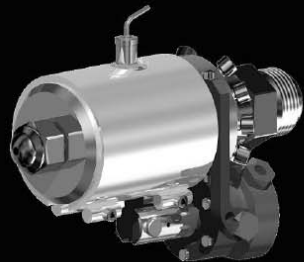

**Machine shut-off nozzles -
the strong link in your production chain**

herzog®

Needle shut-off nozzles

Bolt shut-off nozzles

LSR shut-off nozzles

Herzog Injection Technology, Inc.
245 Western AVE Ste 4
Essex, MA 01929