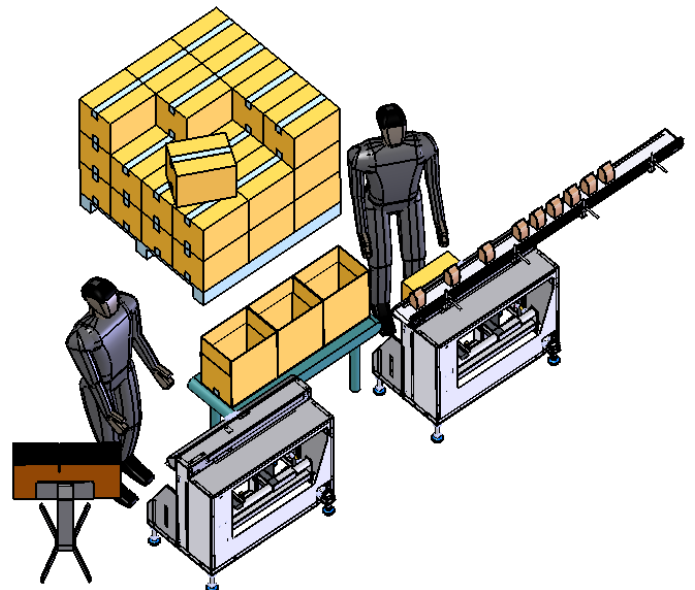

Basic PackPod layout  
product infeed on top

Basic PackPod layout  
product infeed on side

2 operator layout w/ conveyor

2 operator layout w/ turntable

2 operator layout  
product infeed on top

2 operator layout 8 to 12 cpm.  
1 operator forming & sealing bottoms  
second operator packing & palletizing.